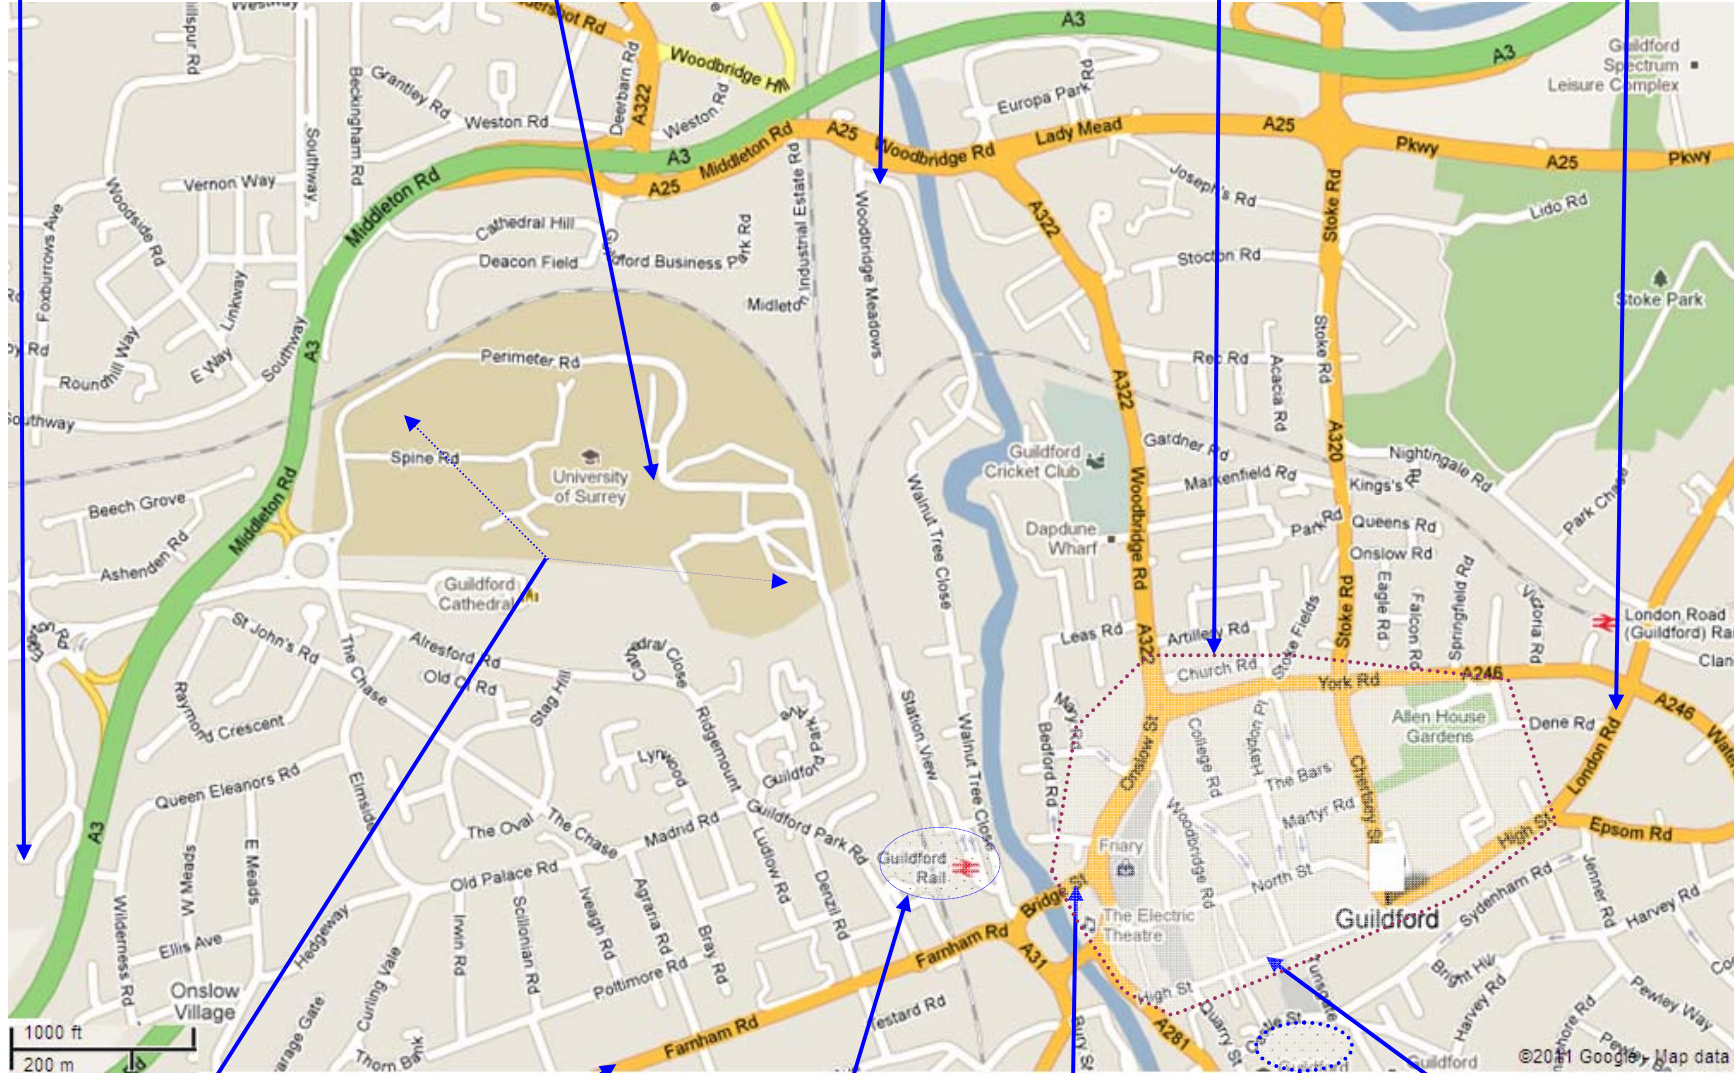

Holiday Inn

Egerton Road,
Guildford, Surrey, GU2 7XZ
T: 08719429036
F: 01483457256

(1.2 mi/1.9 km from event venue)

Travelodge Guildford

Woodbridge Meadows
Guildford, Surrey, GU1 1BD
T: 08719846295
F: 01483450174

(1.7 mi / 2.7 km from event venue)

Guildford Town centre

The Mandalay Hotel

36-40 London Road,
Guildford, Surrey, GU1 2AE
T: 01483303030

(1.7 mi / 2.7 km from event venue)

Event venue

Campus accommodation

Asperion

73 Farnham Road,
Guildford, Surrey, GU2 7PF
T: 01483579299
F: 01483457977

(1 mi/ 1.7 km from event venue)

Main Station

Guildford YMCA

Bridge Street, Guildford
Surrey GU1 4SB
T: 01483532555
F: 01483537161

(0.9 mi/ 1.5 km from event venue)