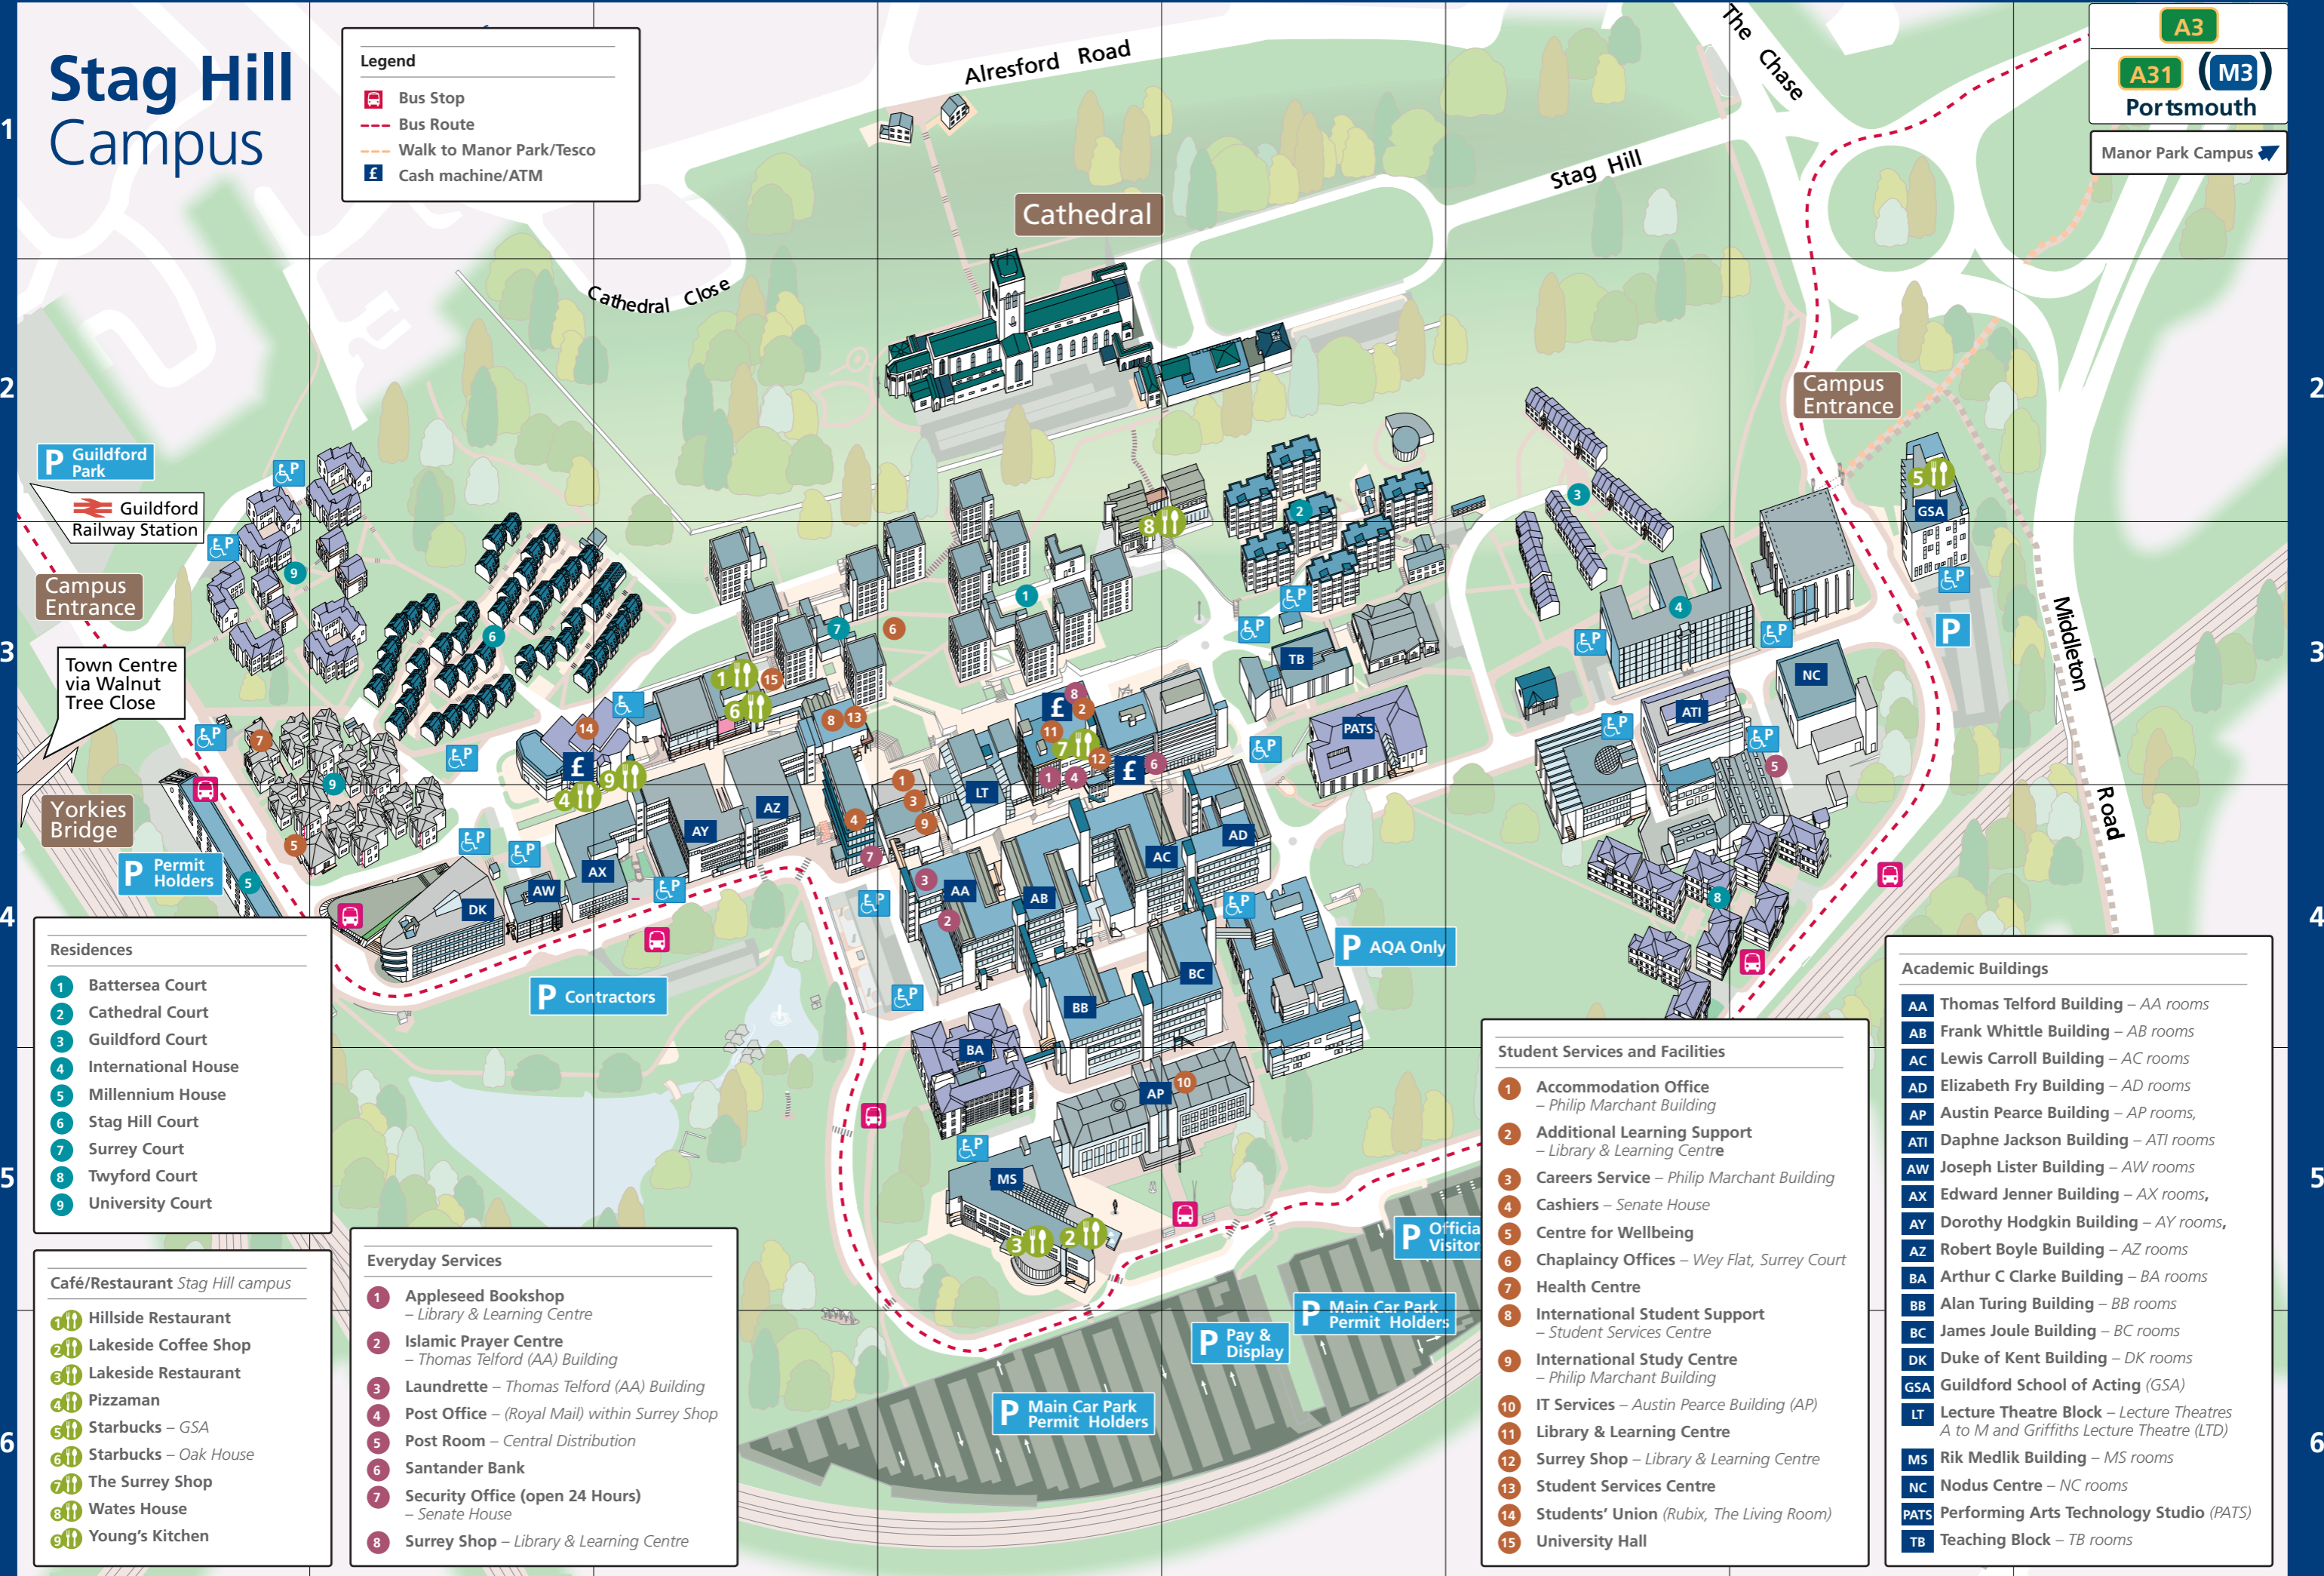

Stag Hill Campus

Legend

- Bus Stop
- Bus Route
- Walk to Manor Park/Tesco
- Cash machine/ATM

A3
A31 (M3)
Portsmouth
Manor Park Campus

- Residences**
- 1 Battersea Court
 - 2 Cathedral Court
 - 3 Guildford Court
 - 4 International House
 - 5 Millennium House
 - 6 Stag Hill Court
 - 7 Surrey Court
 - 8 Twyford Court
 - 9 University Court

- Café/Restaurant Stag Hill campus**
- 1 Hillside Restaurant
 - 2 Lakeside Coffee Shop
 - 3 Lakeside Restaurant
 - 4 Pizzaman
 - 5 Starbucks – GSA
 - 6 Starbucks – Oak House
 - 7 The Surrey Shop
 - 8 Wates House
 - 9 Young's Kitchen

- Everyday Services**
- 1 Applesed Bookshop – Library & Learning Centre
 - 2 Islamic Prayer Centre – Thomas Telford (AA) Building
 - 3 Laundrette – Thomas Telford (AA) Building
 - 4 Post Office – (Royal Mail) within Surrey Shop
 - 5 Post Room – Central Distribution
 - 6 Santander Bank
 - 7 Security Office (open 24 Hours) – Senate House
 - 8 Surrey Shop – Library & Learning Centre

- Student Services and Facilities**
- 1 Accommodation Office – Philip Marchant Building
 - 2 Additional Learning Support – Library & Learning Centre
 - 3 Careers Service – Philip Marchant Building
 - 4 Cashiers – Senate House
 - 5 Centre for Wellbeing
 - 6 Chaplaincy Offices – Wey Flat, Surrey Court
 - 7 Health Centre
 - 8 International Student Support – Student Services Centre
 - 9 International Study Centre – Philip Marchant Building
 - 10 IT Services – Austin Pearce Building (AP)
 - 11 Library & Learning Centre
 - 12 Surrey Shop – Library & Learning Centre
 - 13 Student Services Centre
 - 14 Students' Union (Rubix, The Living Room)
 - 15 University Hall